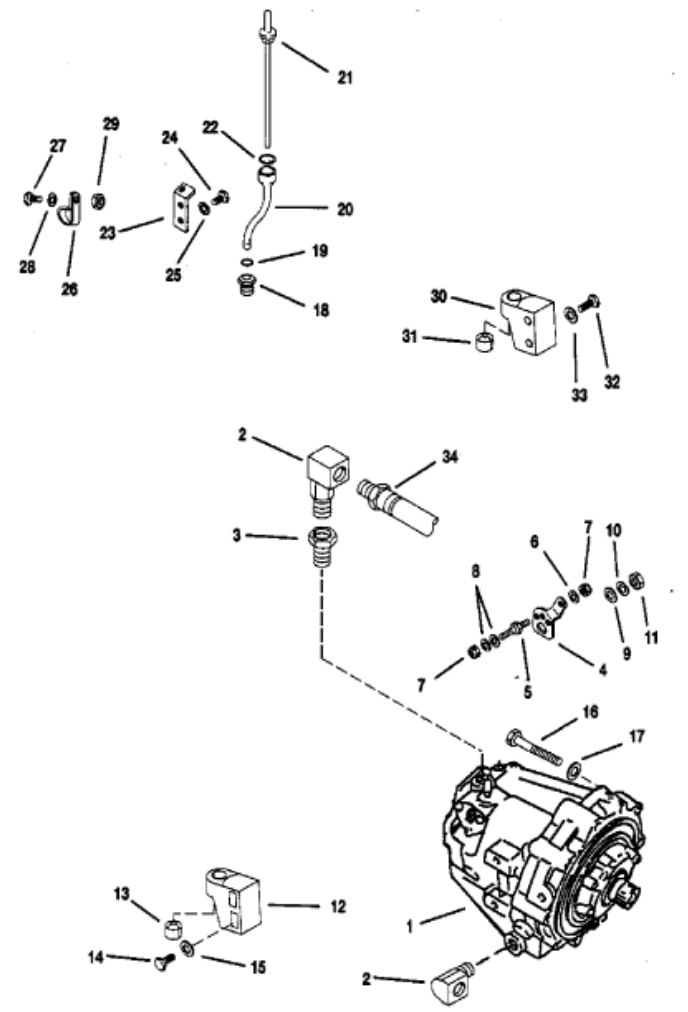

Parts List

Ref	Class	Part	Description	Qty	Comment	Footnote
1		14750A 1	TRANSMISSION ASSEMBLY	1		
2	22	47629	ELBOW	2		
3	22	88517	ADAPTOR	1		
4		12128	LEVER-Shift	1		
5	16	63335	STUD	1		
6	12	39143	WASHER	1		
7	11	20361	NUT (1/4-28)	2		
8	12	29245	WASHER	2		
9	12	20722	WASHER	1		
10	13	39107	LOCKWASHER (5/16")	1		
11	11	22053	NUT (5/16-24)	1		
12		47334A 2	BRACKET ASSEMBLY-Mounting (E	1		
13		35852	MOUNT	1		
14	10	47462	SCREW (7/16-14 x 1-1/4")	2		
15	13	32993	LOCKWASHER (7/16")	2		
16	10	60179	SCREW (7/16-14 x 3-1/2")	6		
17	13	32993	LOCKWASHER (7/16")	6		
18		48461	ADAPTOR-Dipstick Tube to Transf	1		
19	25	48462	O RING	1		
20		48463	TUBE-Dipstick	1		
21		48464	DIPSTICK	1		
22	25	35276	O RING	1		
23		48466	BRACKET-Dipstick Tube	1		
24	10	32417	SCREW (1/4-28 x 5/8")	2		
25	13	26992	LOCKWASHER (1/4")	2		
26	54	67015	CLAMP	1		
27	10	60300	SCREW (1/4-28 x 3/4")	1		
28	12	29245	WASHER	2		
29	11	20361	NUT (1/4-28)	1		
30		47340A 1	BRACKET ASSEMBLY-Mounting (F	1		
31		35852	MOUNT	1		
32	10	47462	SCREW (7/16-14 x 1-1/4")	2		
33	13	32993	LOCKWASHER (7/16")	2		
34	32	47516 6	HOSE ASSEMBLY (30")	2		